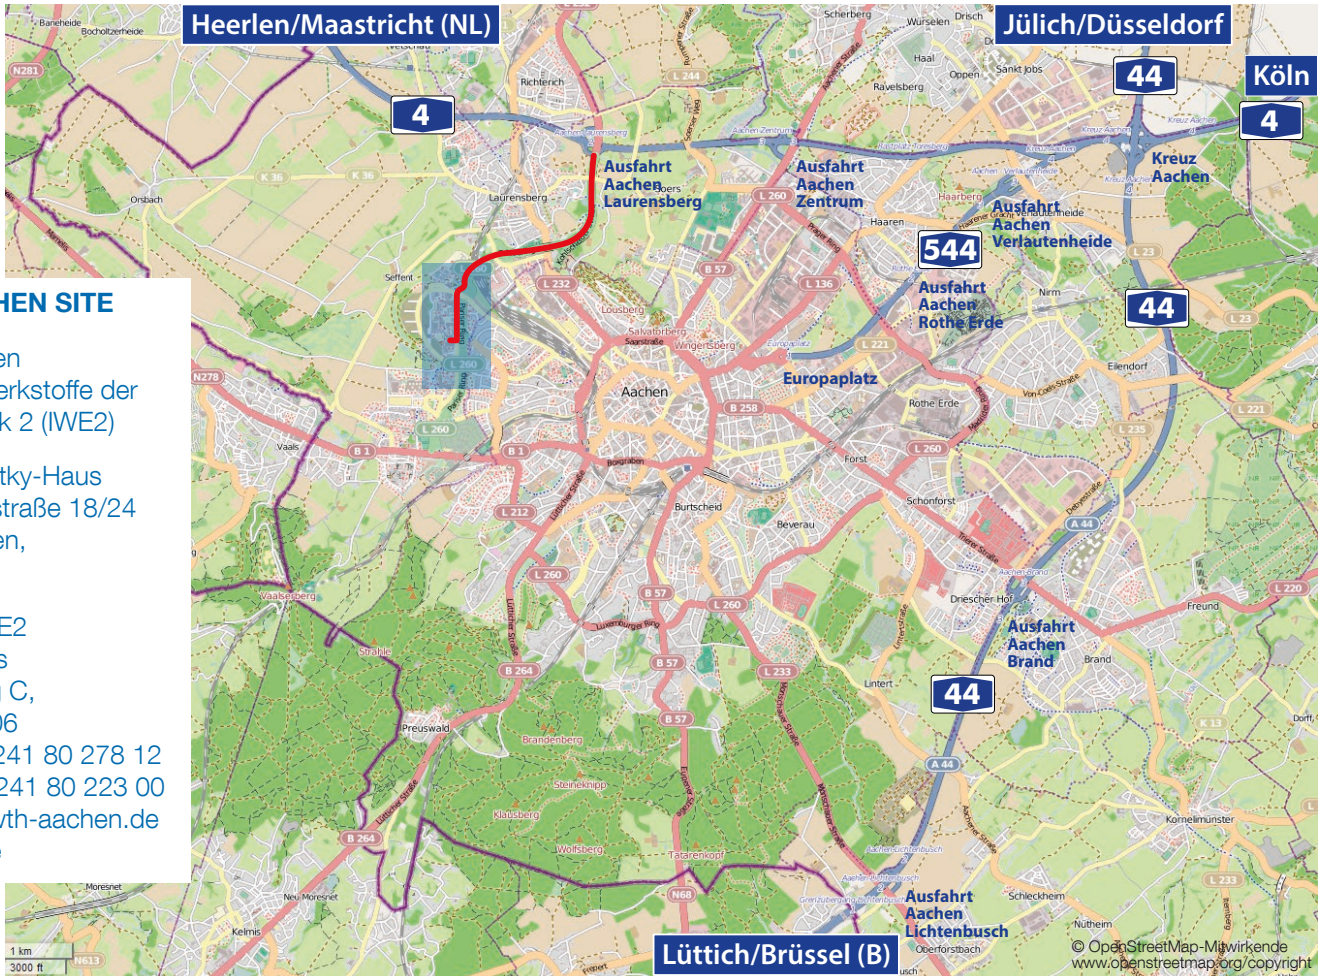

How to find the Electronic Materials Research Laboratory EMRL

Aachen and Jülich in Germany

EMRL IN THE WEB

www.iwe.rwth-aachen.de/emrl/

AIRPORTS around Aachen and Jülich

Düsseldorf
Cologne/Bonn
Brussels

How to find the Electronic Materials Research Laboratory EMRL

BY TRAIN

from Brussels, Cologne
or Düsseldorf to Aachen
Hauptbahnhof (main
train station)
then taxi or bus line 3A
direction "Uniklinik" until
bus stop "Campus
Melaten (Physikzentrum)"
(about 20 minutes)

By Car

Motorway A44 from
Düsseldorf to Kreuz
Aachen (= motorway
junction Aachen)
or
A4 from Cologne to
Maastricht,
Exit "Aachen-
Laursberg", follow sign
"RWTH Melaten"

How to find the Electronic Materials Research Laboratory EMRL

By Car

Motorway A44, Exit "Jülich-West", direction Jülich,
follow sign "Forschungszentrum"