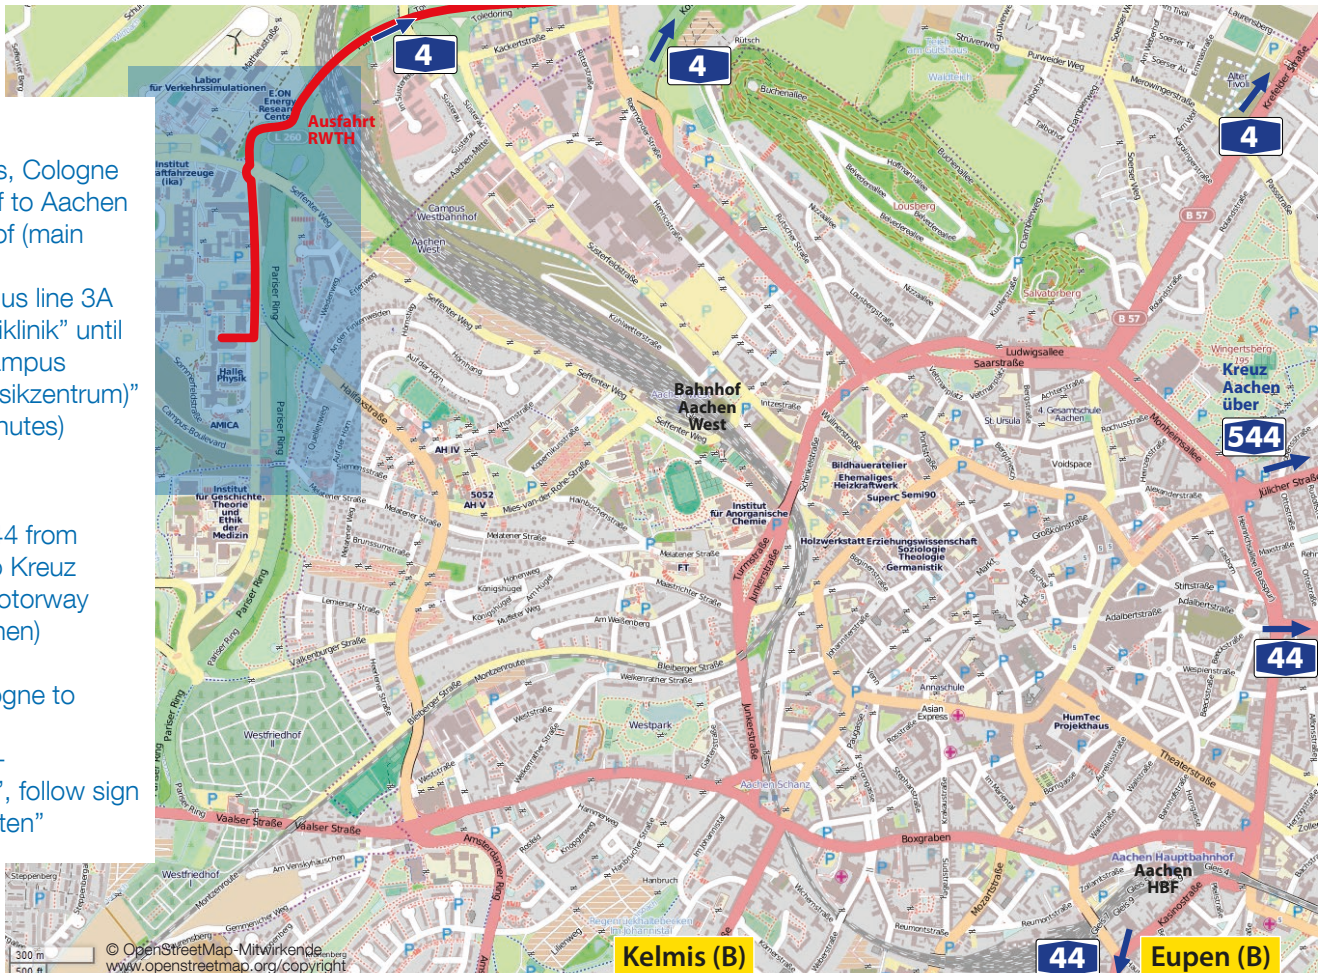

BY TRAIN

from Brussels, Cologne
or Düsseldorf to Aachen
Hauptbahnhof (main
train station)
then taxi or bus line 3A
direction "Uniklinik" until
bus stop "Campus
Melaten (Physikzentrum)"
(about 20 minutes)

By Car

Motorway A44 from
Düsseldorf to Kreuz
Aachen (= motorway
junction Aachen)
or
A4 from Cologne to
Maastricht,
Exit "Aachen-
Laursberg", follow sign
"RWTH Melaten"

How to find the Electronic Materials Research Laboratory EMRL

By Car

Motorway A44, Exit "Jülich-West", direction Jülich,
follow sign "Forschungszentrum"